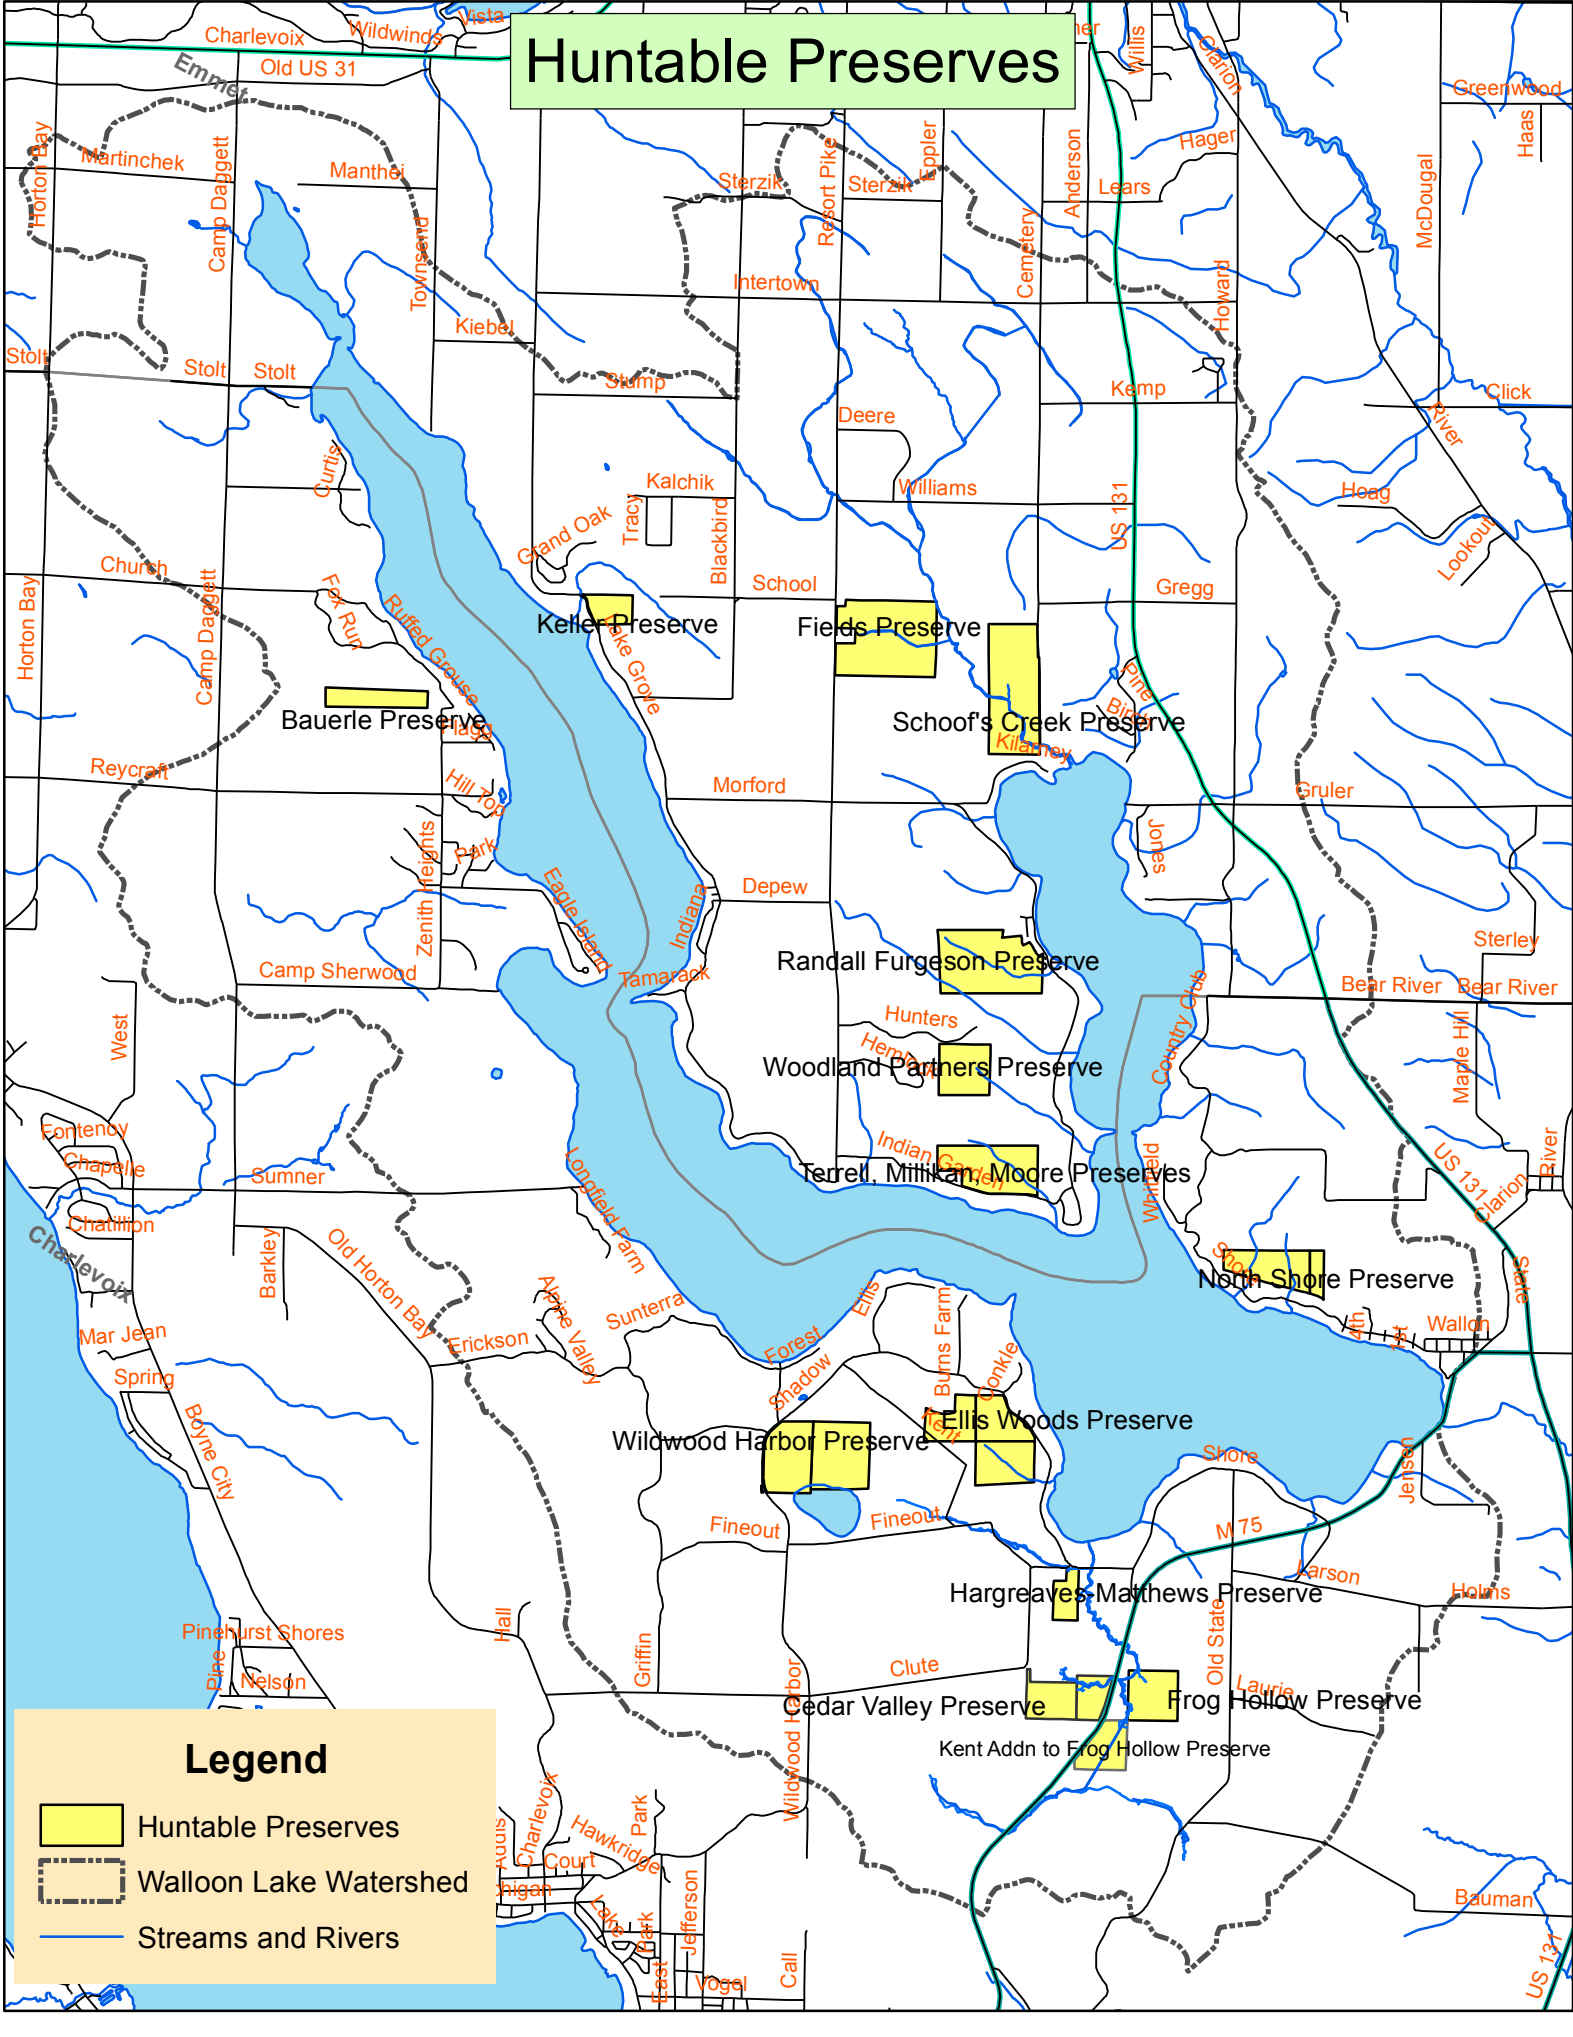

## Legend

- Huntability Preserves
- Walloon Lake Watershed
- Streams and Rivers

Bauerle Preserve

Keller Preserve

Fields Preserve

Schoof's Creek Preserve

Randall Ferguson Preserve

Woodland Partners Preserve

Terrell, Millikan, Moore Preserves

North Shore Preserve

Wildwood Harbor Preserve

Ellis Woods Preserve

Hargreaves-Matthews Preserve

Cedar Valley Preserve

Frog Hollow Preserve

Kent Addn to Frog Hollow Preserve